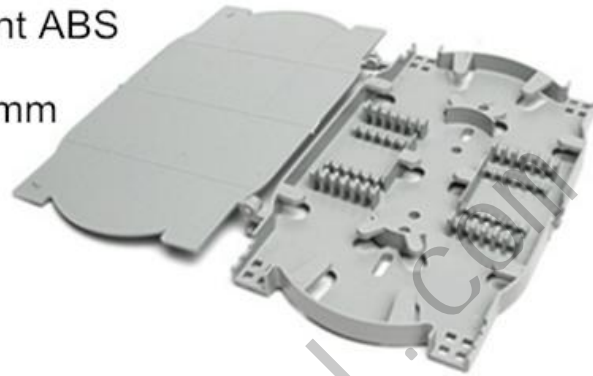

Features:

- Advanced internal structure design
- Easy to re-enter, it never requires re-entry tool it
- The closure is spacious enough for winding and storing fibers
- Fiber Optic Splice tray (FOSTs) are design in Slide-in-lock and its opening angle is about 90°
- The curved diameter with international standard
- Easy and fat to increase and reduce FOSTs
- Straight-through fir uncutting and branching for cutting the fiber
- Lay adapters suit for FTTH and easy to operate

- Voltage resistance: 15KV (DC).
- Tensile seal: after the product is inflated, it can withstand the axial tension of 2000N.
- Impact seal: after the product is inflated, can withstand the shock energy of 16N*m (Newton * meters) three times,
- The product has no crack, no leak.
- The boxes of the products are made of high quality engineering plastics (PC), and the external fastener and components are made of high-quality stainless steel materials. The product USES two pressure cable technology to ensure that the inside of the box has no added attenuation.
- The product has the function of the electrical connection of the cable.
- The product has many multiplexing and amplifies function.
- The enclosure can be filled with valve mouth * for easy sealing of the juniper check and measurement of air pressure.
- The enclosure may be equipped with an earth extractor.

Working environment:

- Ambient temperature: to 40 °C to + 65°C
- Relative humidity: 85%
- Protection level (EN60529) : IP54, IP58.

Applications

- Suitable for bunchy fibers
- Aerial, underground, wall-mounting, hand hole-mounting and duct-mounting

Splicing Tray:

High Quality Splicing Tray

Material: Flame retardant ABS

Dimension: 165*103*12mm

Capacity: 24 Core

| Capacity | 12 core | 24 core | 36 core | 48 core | 72 core | 96 core | 144 core |
|-------------|---------|---------|---------|---------|---------|---------|----------|
| QTY of tray | 1 pcs | 1 pcs | 2 pcs | 2 pcs | 3 pcs | 4 pcs | 6 pcs |