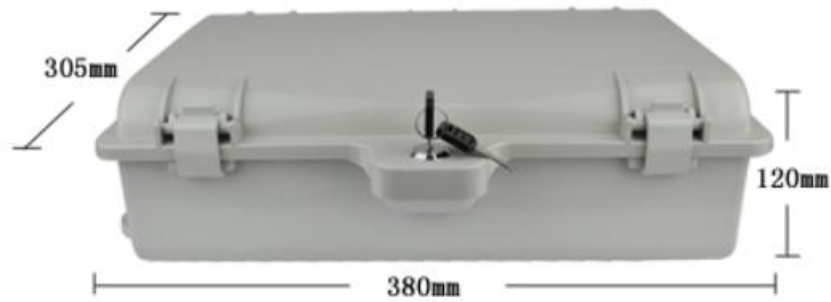

## MT-1488 Fiber Optic Terminal Storage Box

**Quick Detail:**

1. Material: PC.
2. SIZE: 380\*305\*120mm
3. Protection Level: Can be used both Indoor and Outdoor.
4. Mount type: Wall Mount, Post Mount
5. Weight: 2.25kg
6. Colour: Gray

**Applications:**

FTTX, FTTH, FTTB, FTTO, Telecom network, CATV. Provide fusion and storage appliance for optical cables, for indoor fiber optic cable distribution.

**Specifications:**

Material	PC box
Operating Temperature	-40°C~+60°C
Relative Humidity	<95%(+40°C)
Insulated resistance	≥2x10MΩ/500V(DC)
Installation Method (in overstriking )	Floor Standing / wall mounted / pole mounted / rack mounted / corridor mounted / mounted in cabinet